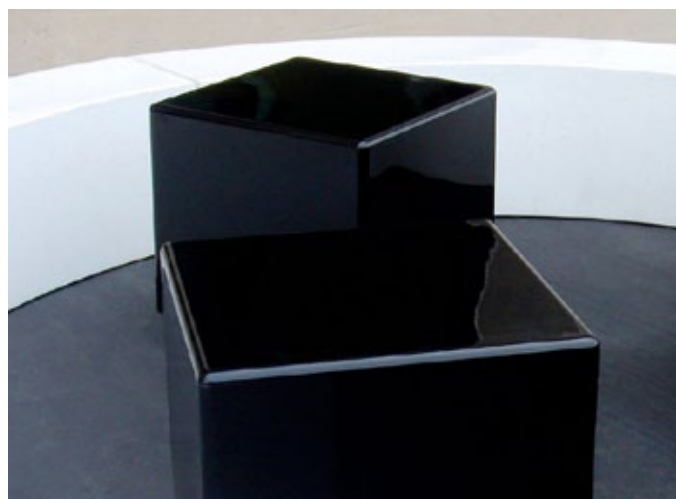

Sui Generis has launched 'GeoMet' an alternative to the traditional timber, aluminium, PVE and plastic ranges of garden furniture. GeoMet is a range of colourful fibreglass seating, tables and water features ideal for the gardener looking to create ultimate impact with the minimum of maintenance.

Serpentine Modular Seating

Halo Modular Seating

GeoMet includes a range of seating choices from 'Serpentine' and 'Halo' curved modular seating designs, which are easy to install and can be adapted to fit any size of space, to 'Cube', a simple box-shape perfect to use as a stool or basic table.

Aqua Corona Water Feature

Aqua Corona - Semi Circular Water Feature

Sui Generis also offers Corona to create a 'C-shaped' seating option for large contemporary garden spaces and a full Corona which is ideal to frame trees and other garden features.

Halo Planters

All products in the GeoMet range are made from 100 per cent fibreglass and benefit from an indefinite lifespan, are highly durable, easy-to-clean, weatherproof and virtually maintenance-free. All items can be made in any BS/RAL colour to match any interior or corporate colour. Many items in the range are modular construction, which enables easy installation and can be adapted to create a variety of sizes and styles.