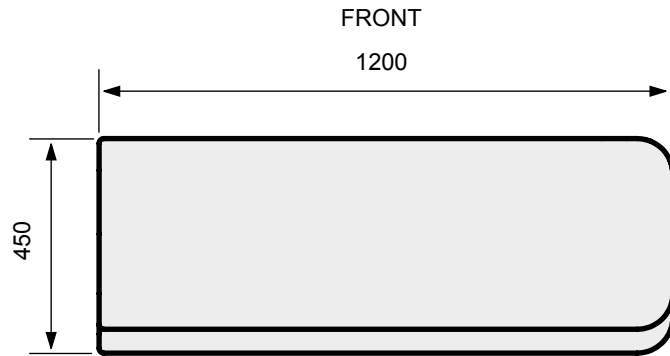

Morph solo benches, with matching Quattro seat / table.

Principal Material:
Composite moulded.

Dimensions:
600 x 1500 x 450mm high.

Each seat can be supplied:

1. Weighted with a rubber anti-slide base. Approx. 45 kgs.
2. Un-weighted with rubber anti-slide base. Approx. 22 kgs.
3. Fitted with anchor bolts for permanent fixing. Approx. 18 kgs.

Morph mid bench - all sizes in mm's

Principal Material:
Composite moulded.

Dimensions:
600 x 1200 x 450mm high.

Each seat can be supplied:

1. Weighted with a rubber anti-slide base. Approx. 45 kgs.
2. Un-weighted with rubber anti-slide base. Approx. 21 kgs.
3. Fitted with anchor bolts for permanent fixing. Approx. 17 kgs.

Morph end bench - all sizes in mm's

Principal Material:
Composite moulded.

Dimensions:
600 x 1200 x 450mm high.

Each seat can be supplied:

1. Weighted with a rubber anti-slide base. Approx. 45 kgs.
2. Un-weighted with rubber anti-slide base. Approx. 21 kgs.
3. Fitted with anchor bolts for permanent fixing. Approx. 17 kgs.