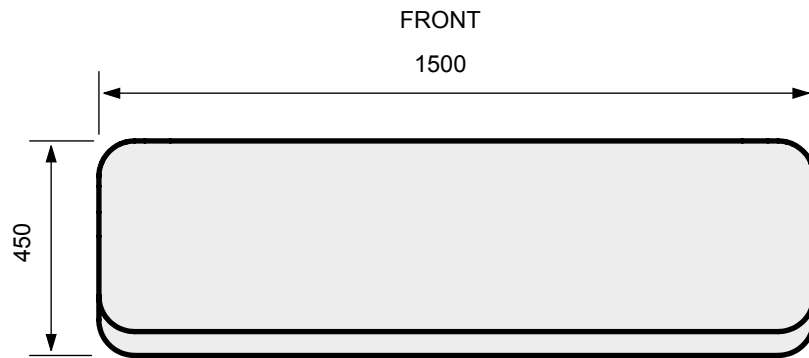

Morph solo bench - all sizes in mm's

Morph solo benches, with matching Rondo seat / table.