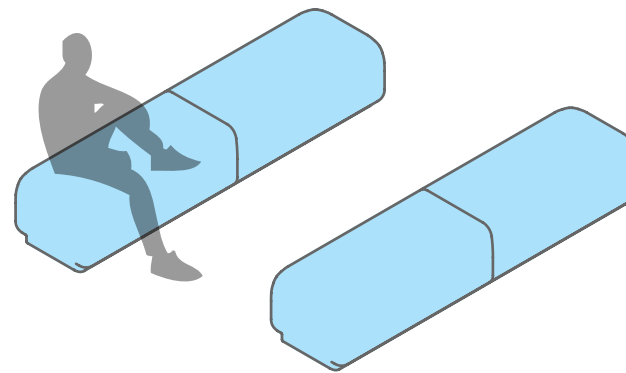

Morph bench solo is perfect as a standalone seat, or modular group arrangements. We've also added an end bench and a mid bench for great flexibility in space planning.

Ultra contemporary in design, Morph creates the ultimate structure to show off any exterior or interior features, whilst also providing a comfortable seat.

Morph solo benches, with matching Quattro seat / table.

Principal Material:
Composite moulded.

Dimensions:
600 x 1500 x 450mm high.

Each seat can be supplied:

1. Weighted with a rubber anti-slide base. Approx. 45 kgs.
2. Un-weighted with rubber anti-slide base. Approx. 22 kgs.
3. Fitted with anchor bolts for permanent fixing. Approx. 18 kgs.

Morph mid bench - all sizes in mm's

Principal Material:
Composite moulded.

Dimensions:
600 x 1200 x 450mm high.

Each seat can be supplied:

1. Weighted with a rubber anti-slide base. Approx. 45 kgs.
2. Un-weighted with rubber anti-slide base. Approx. 21 kgs.
3. Fitted with anchor bolts for permanent fixing. Approx. 17 kgs.

Morph end bench - all sizes in mm's

Principal Material:
Composite moulded.

Dimensions:
600 x 1200 x 450mm high.

Each seat can be supplied:

1. Weighted with a rubber anti-slide base. Approx. 45 kgs.
2. Un-weighted with rubber anti-slide base. Approx. 21 kgs.
3. Fitted with anchor bolts for permanent fixing. Approx. 17 kgs.