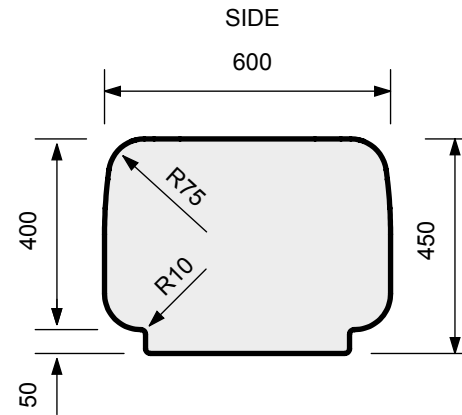

Morph solo benches, with matching Quattro seat / table.

Principal Material:
Composite moulded.

Dimensions:
600 x 1500 x 450mm high.

Each seat can be supplied:

1. Weighted with a rubber anti-slide base. Approx. 45 kgs.
2. Un-weighted with rubber anti-slide base. Approx. 22 kgs.
3. Fitted with anchor bolts for permanent fixing. Approx. 18 kgs.

Morph mid bench - all sizes in mm's

Principal Material:
Composite moulded.

Dimensions:
600 x 1200 x 450mm high.

Each seat can be supplied:

1. Weighted with a rubber anti-slide base. Approx. 45 kgs.
2. Un-weighted with rubber anti-slide base. Approx. 21 kgs.
3. Fitted with anchor bolts for permanent fixing. Approx. 17 kgs.

Morph end bench - all sizes in mm's

Principal Material:
Composite moulded.

Dimensions:
600 x 1200 x 450mm high.

Each seat can be supplied:

1. Weighted with a rubber anti-slide base. Approx. 45 kgs.
2. Un-weighted with rubber anti-slide base. Approx. 21 kgs.
3. Fitted with anchor bolts for permanent fixing. Approx. 17 kgs.