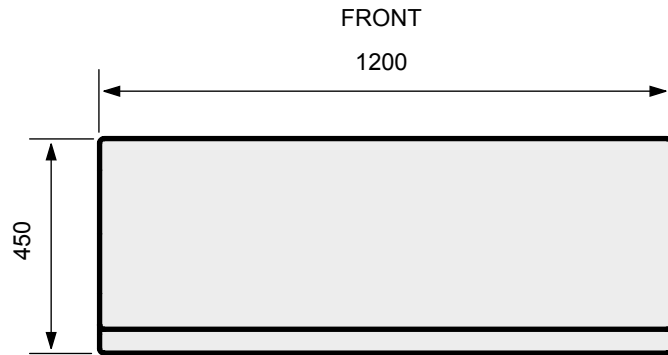

Installation service available.
Trade discounts available.

SGF112 A solo bench
SGF112 B mid bench
SGF112 C end bench

Morph solo bench - all sizes in mm's

Morph solo benches, with matching Rondo seat / table.

Morph solo benches, with matching Quattro seat / table.

Principal Material:
Composite moulded.

Dimensions:
600 x 1500 x 450mm high.

Each seat can be supplied:

1. Weighted with a rubber anti-slide base. Approx. 45 kgs.
2. Un-weighted with rubber anti-slide base. Approx. 22 kgs.
3. Fitted with anchor bolts for permanent fixing. Approx. 18 kgs.

Morph mid bench - all sizes in mm's

Principal Material:
Composite moulded.

Dimensions:
600 x 1200 x 450mm high.

Each seat can be supplied:

1. Weighted with a rubber anti-slide base. Approx. 45 kgs.
2. Un-weighted with rubber anti-slide base. Approx. 21 kgs.
3. Fitted with anchor bolts for permanent fixing. Approx. 17 kgs.