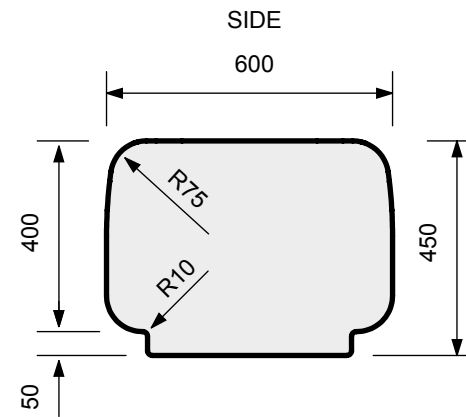

Morph solo bench - all sizes in mm's

Morph solo benches, with matching Rondo seat / table.