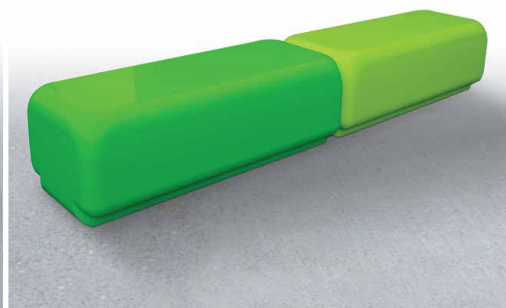

Morph Modular Seating

We've added large curves to our popular bench seating: Morph - a bold modern, funky design with a friendly shape and your choice of colour.

Ultra contemporary in design, Morph creates the ultimate structure to show off any exterior or interior features, whilst also providing a comfortable seat.

01206 798 798 www.suigeneris.co.uk/landscape

Morph end benches.

Morph solo bench arrangements.

Morph Modular Seating

Simple lines & colour add beauty and value to exteriors or interior gyms, sports venues, schools & colleges, meeting areas, waiting rooms, shelters, showrooms, exhibitions, foyers and lobbies.

Morph bench solo is perfect as a standalone seat, or modular group arrangements. We've also added an end bench and a mid bench for great flexibility in space planning.

Ultra contemporary in design, Morph creates the ultimate structure to show off any exterior or interior features, whilst also providing a comfortable seat.

Morph solo benches, with matching Quattro seat / table.

Principal Material:
Composite moulded.

Dimensions:
600 x 1500 x 450mm high.

Each seat can be supplied:

1. Weighted with a rubber anti-slide base. Approx. 45 kgs.
2. Un-weighted with rubber anti-slide base. Approx. 22 kgs.
3. Fitted with anchor bolts for permanent fixing. Approx. 18 kgs.