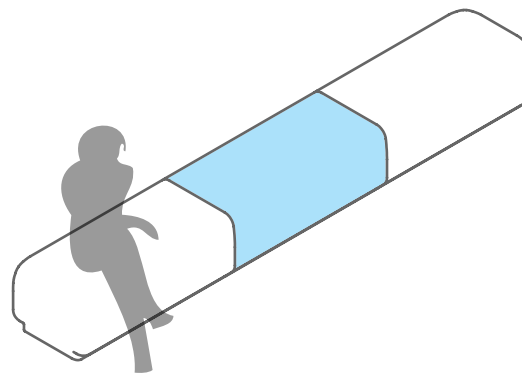

Morph bench solo is perfect as a standalone seat, or modular group arrangements. We've also added an end bench and a mid bench for great flexibility in space planning.

Ultra contemporary in design, Morph creates the ultimate structure to show off any exterior or interior features, whilst also providing a comfortable seat.

Installation service available.
Trade discounts available.

SGF112 A solo bench
SGF112 B mid bench
SGF112 C end bench

Morph solo bench - all sizes in mm's

Morph solo benches, with matching Rondo seat / table.

Morph solo benches, with matching Quattro seat / table.

Principal Material:
Composite moulded.

Dimensions:
600 x 1500 x 450mm high.

Each seat can be supplied:

1. Weighted with a rubber anti-slide base. Approx. 45 kgs.
2. Un-weighted with rubber anti-slide base. Approx. 22 kgs.
3. Fitted with anchor bolts for permanent fixing. Approx. 18 kgs.

Morph mid bench - all sizes in mm's

Principal Material:
Composite moulded.

Dimensions:
600 x 1200 x 450mm high.

Each seat can be supplied:

1. Weighted with a rubber anti-slide base. Approx. 45 kgs.
2. Un-weighted with rubber anti-slide base. Approx. 21 kgs.
3. Fitted with anchor bolts for permanent fixing. Approx. 17 kgs.