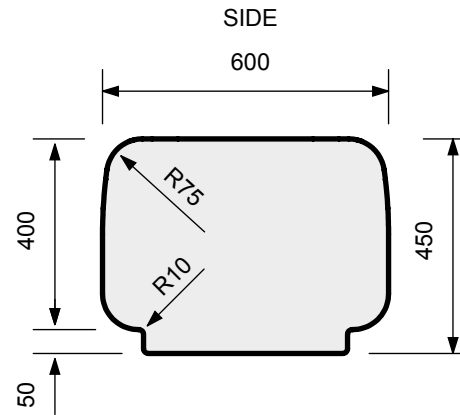

Installation service available.
Trade discounts available.

SGF112 A solo bench
SGF112 B mid bench
SGF112 C end bench

Morph solo bench - all sizes in mm's

Morph solo benches, with matching Rondo seat / table.

Morph solo benches, with matching Quattro seat / table.

Principal Material:
Composite moulded.

Dimensions:
600 x 1500 x 450mm high.

Each seat can be supplied:

1. Weighted with a rubber anti-slide base. Approx. 45 kgs.
2. Un-weighted with rubber anti-slide base. Approx. 22 kgs.
3. Fitted with anchor bolts for permanent fixing. Approx. 18 kgs.

Morph mid bench - all sizes in mm's

Principal Material:
Composite moulded.

Dimensions:
600 x 1200 x 450mm high.

Each seat can be supplied:

1. Weighted with a rubber anti-slide base. Approx. 45 kgs.
2. Un-weighted with rubber anti-slide base. Approx. 21 kgs.
3. Fitted with anchor bolts for permanent fixing. Approx. 17 kgs.

Morph end bench - all sizes in mm's

Principal Material:
Composite moulded.

Dimensions:
600 x 1200 x 450mm high.

Each seat can be supplied:

1. Weighted with a rubber anti-slide base. Approx. 45 kgs.
2. Un-weighted with rubber anti-slide base. Approx. 21 kgs.
3. Fitted with anchor bolts for permanent fixing. Approx. 17 kgs.