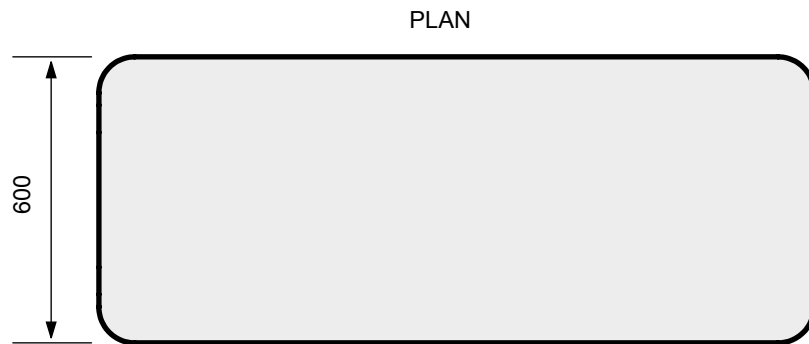

Morph solo bench - all sizes in mm's

Morph solo benches, with matching Rondo seat / table.