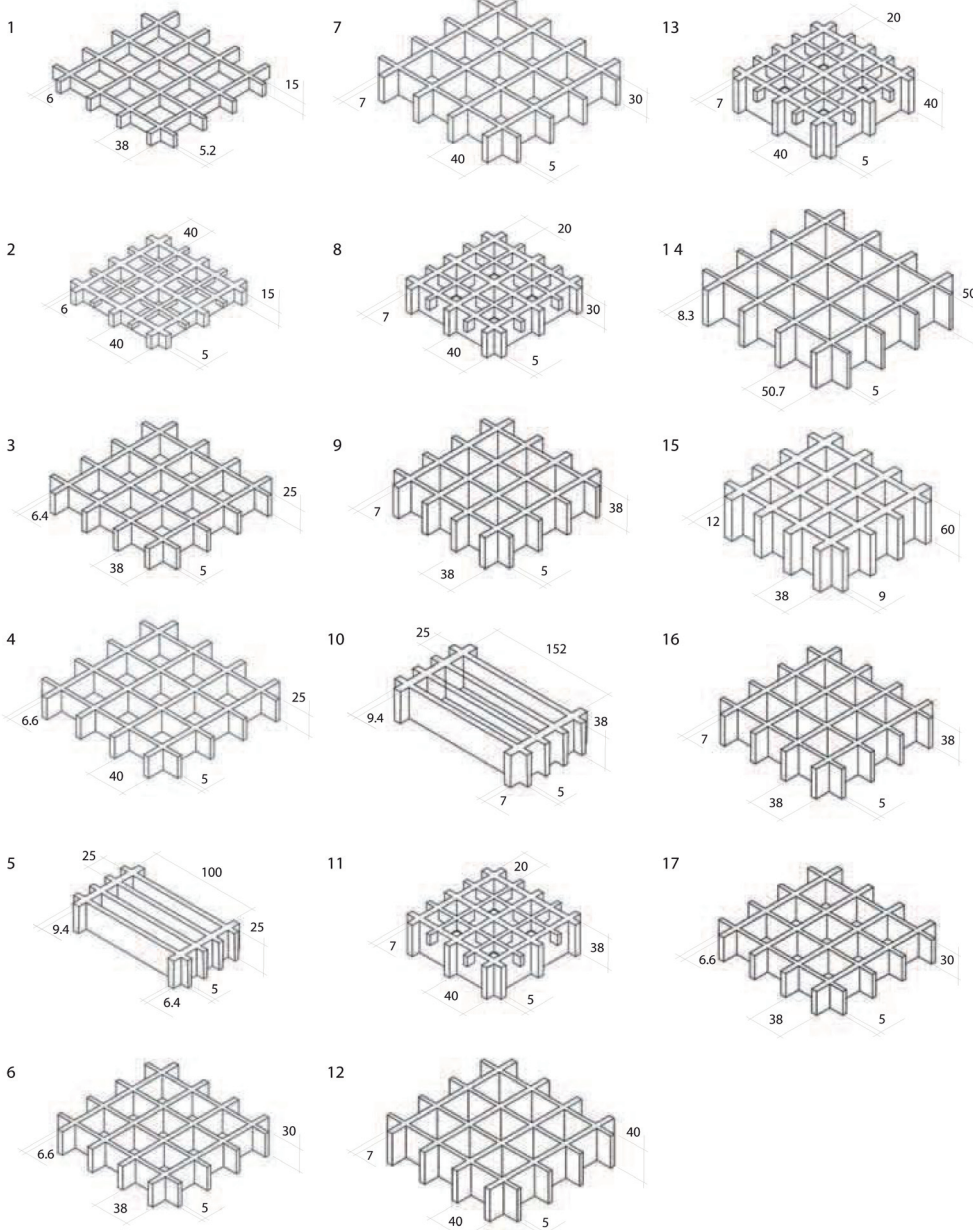

Fibreglass Grating

FRP Moulded Grating

Panel Sizes.

Item No.	Height (mm)	Mesh Size (mm)	Standard Panel Size (mm)	Open Area	Weight (kg/m ²)
1	15	38 x 38	1220 x 3660	72%	6.0
2	15	20 x 20 40 x 40	1247 x 4047, 1007 x 4047	42%	9.0
3	25	38 x 38	997 x 3050, 1225 x 3665	69%	12.3
4	25	40 x 40	1007 x 3007, 1007 x 4007, 1007 x 4047, 1247 x 4047	67%	12.2
5	25	25 x 100	1009 x 3007, 1209 x 3657 (Bearing bars to run width direction)	67%	13.8
6	30	38 x 38	1220 x 36, 60, 997 x 3030	69%	14.6
7	30	40 x 40	1007 x 3007, 1007 x 4007, 1007 x 4047, 1247 x 4047	67%	14.2
8	30	20 x 20 40 x 40	1007 x 4007, 1247 x 4047	42%	18.1
9	38	38 x 38	997 x 3050, 1220 x 3660, 1525 x 4000	68%	19.0
10	38	25 x 152	1226 x 36, 65, (Bearing bars to run width direction)	56%	22.4
11	38	20 x 20 40 x 40	1007 x 4007, 1247 x 4047	42%	22.5
12	40	40 x 40	1007 x 3007, 1007 x 4007, 1007 x 4047, 1247 x 4047	67%	20.0
13	40	20 x 20 40 x 40	1247 x 4047	42%	23.7
14	50	50.7 x 50.7	1225 x 3665	69%	21.5
15	60	38 x 38	1220 x 3660	47%	50.4
16	P38	38 x 38	1230 x 3670	68%	17.5
17	P30	38 x 38	1220 x 3660	69%	14.0

Fibreglass Mouldings
Anti-slip Stair Covers
Anti-slip Floor Sheets
Fibreglass Grating

Fibreglass Grating

FRP Moulded Grating

1. Tolerance per full panel:

+/- 3mm in length and width direction
+/- 1.5mm in thickness direction

Warp tolerance:
Length: 4.5mm per metre
Width: 2.5mm

2. Tolerance for cutting:

Length: +/- 5mm
Width: +/- 5mm
Circle: +/- 2mm

Sui Generis International Ltd.

The Chandler's Centre
Hythe Quay
Colchester
CO2 8JF