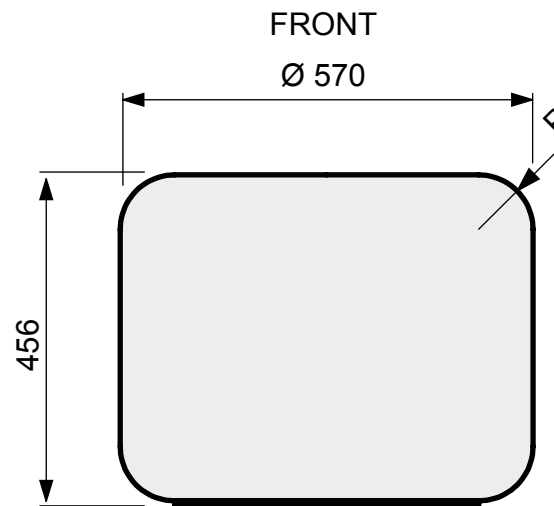

Principal Material:
Composite moulded.

Dimensions:
570 diameter x 456mm high.

Colour:
Any BS/RAL colour.

Each seat can be supplied:

1. Weighted with a rubber anti-slide base.
  Circa 35 kgs.
2. Un-weighted with rubber anti-slide base.
  Circa 10 kgs.
3. Fitted with anchor bolts for permanent fixing. Circa 7 kgs.

Supply options:

1. **Weighted:** Modules supplied weighted to prevent people from easily moving installations to another area. Weighted modules are ideal if you would like the flexibility to move seating at a later date and the security that they will be safe.
2. **Un-weighted:** This supply option offers the utmost in flexibility and is ideal for domestic use or in areas where you want to move seats quickly and easily, such as events/exhibition spaces.
3. **Fitted with anchor bolts:** Modules are complete with anchor bolts for permanent fixing - ideal for public open spaces or where security may be an issue.