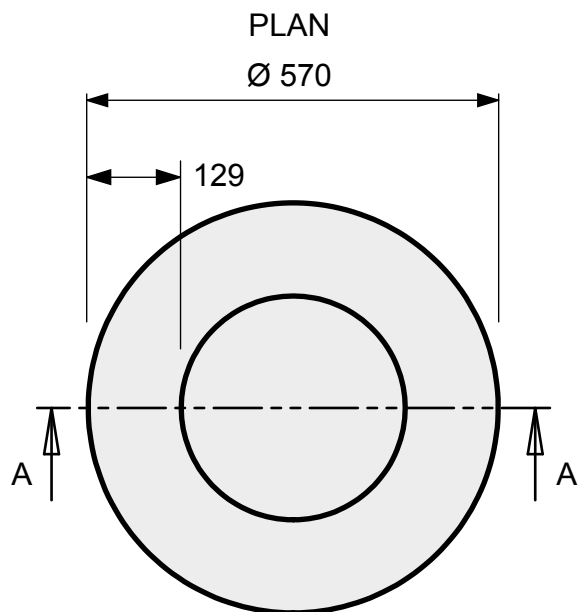

**Dimensions:**  
570 diameter x 456mm high.

**Colour:**  
Any BS/RAL colour.

**Each seat can be supplied:**

1. Weighted with a rubber anti-slide base.  
Circa 35 kgs.
2. Un-weighted with rubber anti-slide base.  
Circa 10 kgs.
3. Fitted with anchor bolts for permanent fixing. Circa 7 kgs.

**Principal Material:**  
Composite moulded.

**Dimensions:**  
570 diameter x 450mm high.

**Colour:**  
Any BS/RAL colour.

**Each planter can be supplied:**

1. Not applicable.
2. Un-weighted with rubber anti-slide base. Circa 10 kgs.
3. Fitted with anchor bolts for permanent fixing. Circa 7 kgs.
4. With no drainage.
5. With drainage - 9 x 12mm drainage holes.