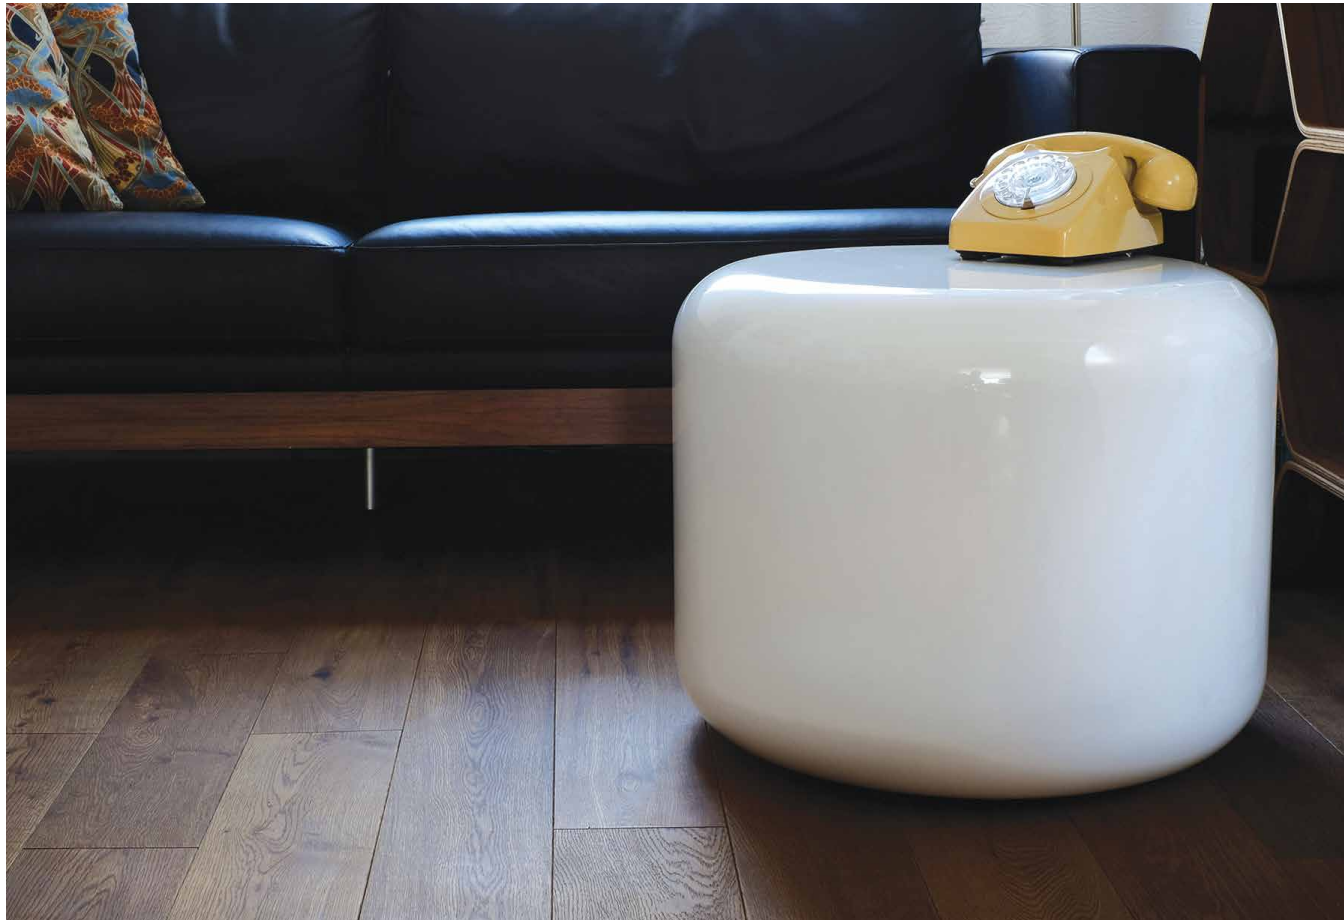

## Rondo Modular Seats, Tables and Planters

*Rondo - a bold modern, funky design with a friendly shape in your choice of colour. Rondo is perfect as a standalone seat, or for modular group arrangements.*

## Rondo Modular Seating / Tables

Rondo is a modernistic range of seating and tables which are functional yet striking in their simplicity and design.

Round in shape with big curved edges, and proven to offer a very comfortable seat.