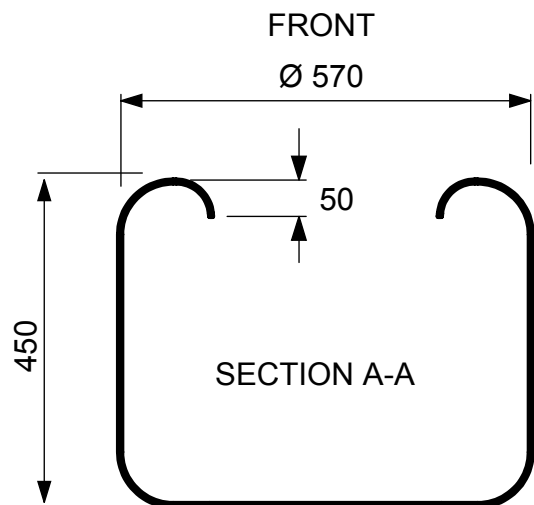

**Dimensions:**  
570 diameter x 456mm high.

**Colour:**  
Any BS/RAL colour.

**Each seat can be supplied:**

1. Weighted with a rubber anti-slide base.  
Circa 35 kgs.
2. Un-weighted with rubber anti-slide base.  
Circa 10 kgs.
3. Fitted with anchor bolts for permanent fixing. Circa 7 kgs.

**Principal Material:**  
Composite moulded.

**Dimensions:**  
570 diameter x 450mm high.

**Colour:**  
Any BS/RAL colour.

**Each planter can be supplied:**

1. Not applicable.
2. Un-weighted with rubber anti-slide base. Circa 10 kgs.
3. Fitted with anchor bolts for permanent fixing. Circa 7 kgs.
4. With no drainage.
5. With drainage - 9 x 12mm drainage holes.